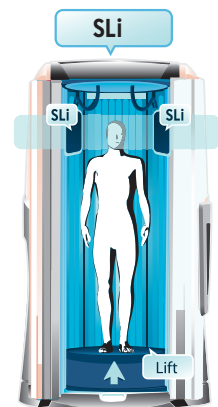

we like variety

Luxura V₁₀ is the right choice of a vertical tanning bed for every sun worshipper, no matter how tall or short. The floor lift brings the sunbather up to the perfect position to ensure perfect results in facial and feet tanning. The anti-slip base and ergonomically shaped handles help the sunbather to enjoy the tanning session while he or she stands securely.

Choose from a variety of tubes and face tanners:

- 2-metre-long XL tubes for optimal tanning of the whole body
- XLc tubes with additional pink tanning part for an extra attention to the face
- SLi with 2 x 2 high-pressure facials in the doors
- SLi standard: with blue SPS filter
- SLi option: HPS mirror filter for an even better appearance, higher efficiency and stronger direct pigmentation