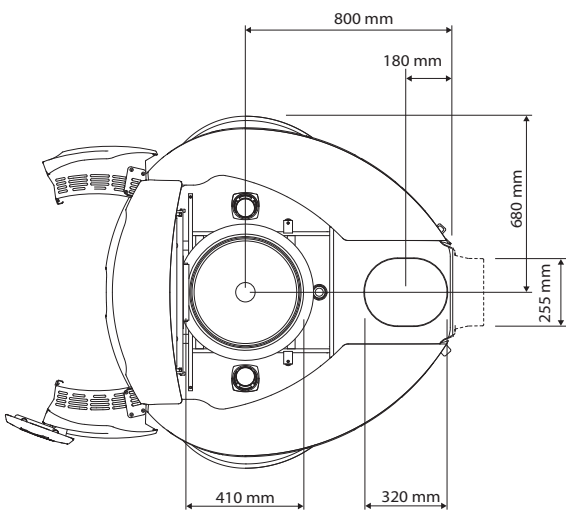

Technical modifications reserved.

All parts that need to be reached for maintenance and service are easily accessible from the inside of the vertical sunbed.

Luxura V ₁₀	50 XLc	50 XLc High Intensive	50 SLi	50 SLi High Intensive ¹
Tubes	50 x 120 W	50 x 180 W	42 x 120 W 8 x 80 W	42 x 180 W 8 x 140 W
Face tanner	Integrated	Integrated	4 x 400 W	4 x 400 W
Central air exhaust capacity (top)	2680 m ³	2680 m ³	2680 m ³	2680 m ³
Connection	400V/3N~/50Hz	400V/3N~/50Hz	400V/3N~/50Hz	400V/3N~/50Hz
Power	6,8 kW	11,5 kW	8,5 kW	13 kW
Fuses	3 x 16 A	3 x 20 A	3 x 20 A	3 x 25 A
Weight	600 kg	650 kg	625 kg	675 kg