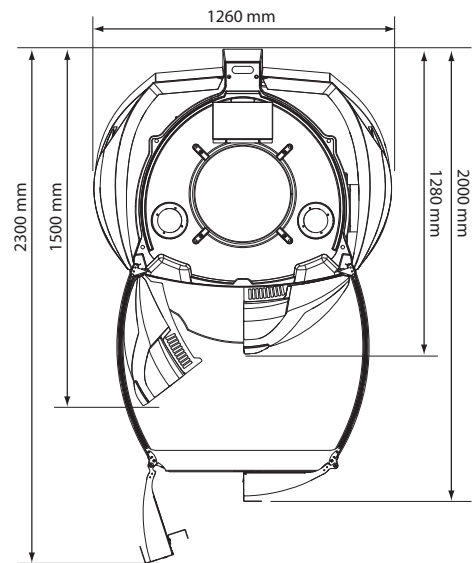

we like clever solutions

An additional clever option on this vertical tanning bed is the changing room. Attached to the V₈ it instantly creates a solid cabin to offer tanning just about everywhere!