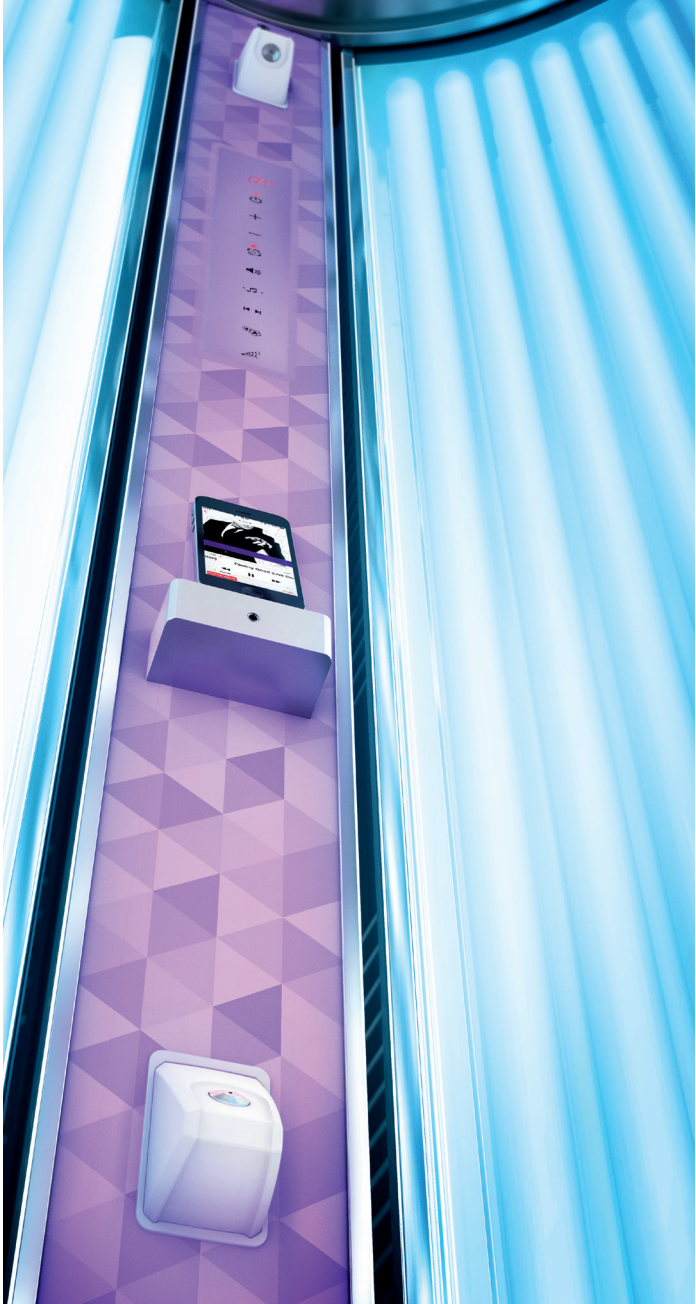

For those who find it uncomfortable to enjoy a tanning session with closed doors: the clever design of the V₈ makes it possible to leave the doors a chink, or half open while tanning.

we like features

The Luxura V₆ knows how personal tanning can get. With its quality SoundAround system, including MP3 and bluetooth connection, tanners instantly play their own music favourites, while the solid holder on the graphic control panel holds their smartphone or small tablet. SoundAround Plus also offers 4 external audio channels and two SDcards with relaxing and energetic royalty free music, or program your own music. Sun worshippers enjoy the endless audio options with the superior sound of 2 speakers and 1 subwoofer, while SmartVoice guides them with a friendly voice through all the session preferences.

other sound options to choose:

- Loudspeakers
- My MP3 audio system including MP3 connection for personal playlists, one studio channel and two speakers.

display

Discover the state-of-the-art Ambient FlowLight control panel and see how easy tanning preferences are managed.

- unique design, enlightened trendy graphics and Ambient FlowLight
- clear icons for all the preferences
- intuitive navigation through smart touch control
- well-protected by the acrylic sheet

more highlights: