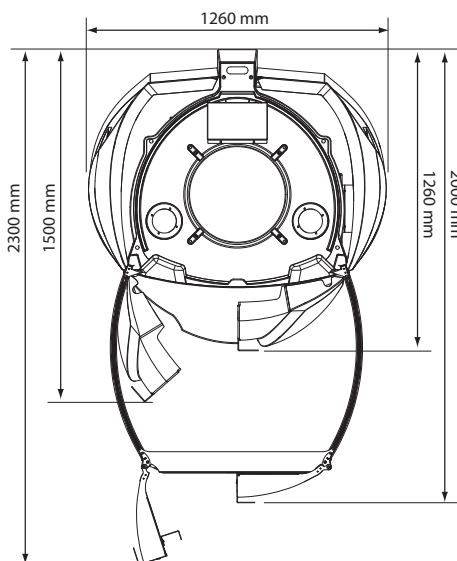

we like clever solutions

A changing room can be added and connected to Luxura V₆ to create a stand-alone tanning cabin.