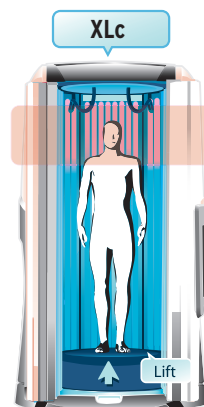

we like variety

Luxura V₁₀ is the right choice of a vertical tanning bed for every sun worshipper, no matter how tall or short. The floor lift brings the sunbather up to the perfect position to ensure perfect results in facial and feet tanning. The anti-slip base and ergonomically shaped handles help the sunbather to enjoy the tanning session while he or she stands securely.

Choose from a variety of tubes and face tanners:

- 2-metre-long XL tubes for optimal tanning of the whole body
- XLc tubes with additional pink tanning part for an extra attention to the face
- SLi with 2 x 2 high-pressure facials in the doors
- SLi standard: with blue SPS filter
- SLi option: HPS mirror filter for an even better appearance, higher efficiency and stronger direct pigmentation