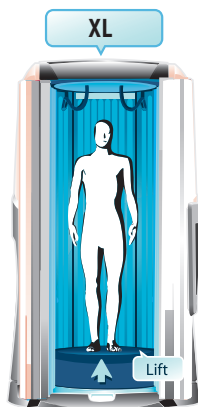

Choose from a variety of tubes and face tanners:

- 2-metre-long XL tubes for optimal tanning of the whole body
- XLc tubes with additional pink tanning part for an extra attention to the face
- SLi with 2 x 2 high-pressure facials in the doors
- SLi standard: with blue SPS filter
- SLi option: HPS mirror filter for an even better appearance, higher efficiency and stronger direct pigmentation