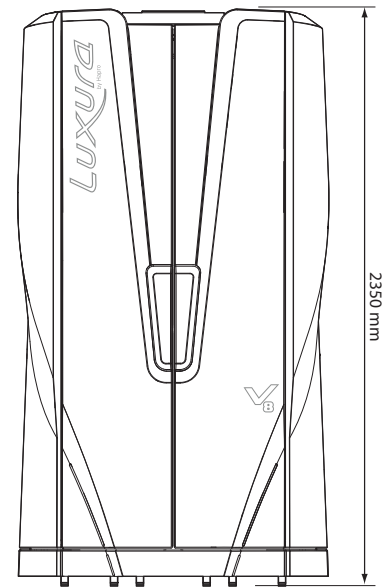

Rose Pink

Uptown Blue

Luxura V ₈	48 XL High Intensive	48 XL Ultra Intensive*
Tubes	48 x 180 W XL	48 x 200 W XL
Connection	400V/3N~/PE/50Hz	400V/3N~/PE/50Hz
Power	8,2 kW	8,6 kW
Fuses	3 x 16 A	3 x 16 A
Weight	167 kg	167 kg