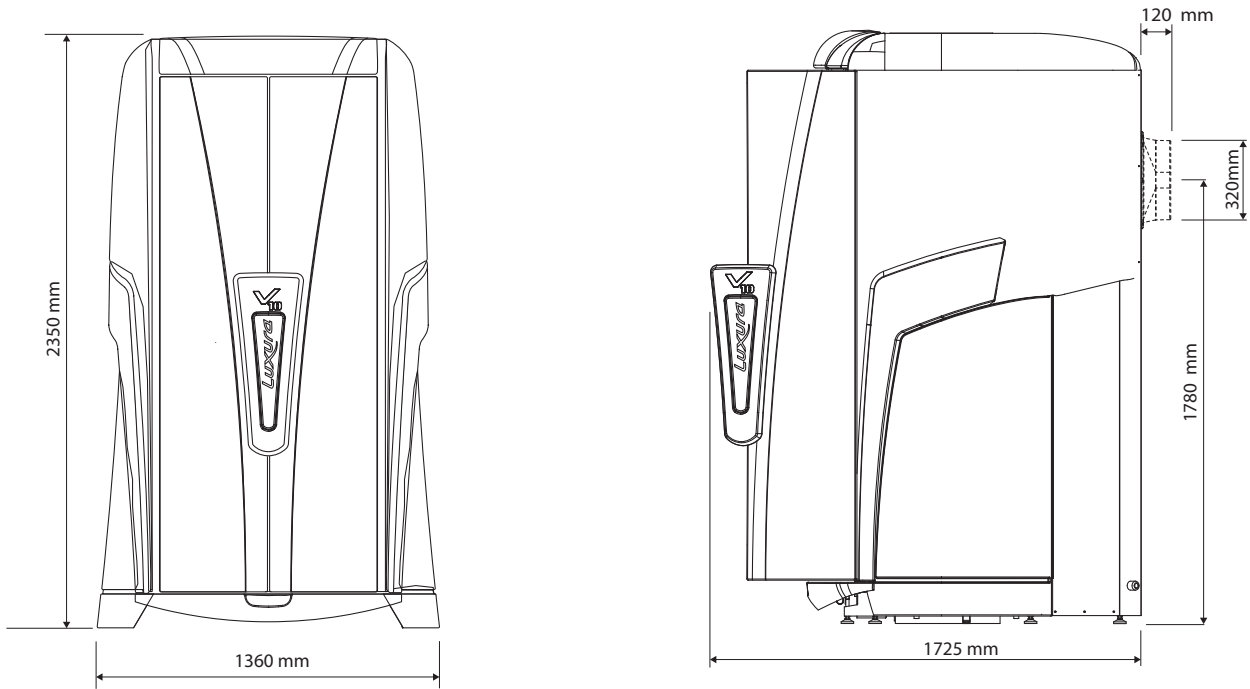

Technical modifications reserved.

All parts that need to be reached for maintenance and service are easily accessible from the inside of the vertical sunbed.

Luxura V ₁₀	50 XLc	50 XLc High Intensive	50 SLi	50 SLi High Intensive ¹
Tubes	50 x 120 W	50 x 180 W	42 x 120 W 8 x 80 W	42 x 180 W 8 x 140 W
Face tanner	Integrated	Integrated	4 x 400 W	4 x 400 W
Central air exhaust capacity (top)	2680 m ³	2680 m ³	2680 m ³	2680 m ³
Connection	400V/3N~/50Hz	400V/3N~/50Hz	400V/3N~/50Hz	400V/3N~/50Hz
Power	6,8 kW	11,5 kW	8,5 kW	13 kW
Fuses	3 x 16 A	3 x 20 A	3 x 20 A	3 x 25 A
Weight	600 kg	650 kg	625 kg	675 kg