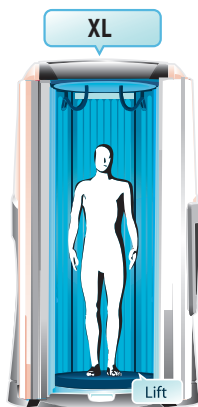

we like variety

Luxura V₁₀ is the right choice of a vertical tanning bed for every sun worshipper, no matter how tall or short. The floor lift brings the sunbather up to the perfect position to ensure perfect results in facial and feet tanning. The anti-slip base and ergonomically shaped handles help the sunbather to enjoy the tanning session while he or she stands securely.

Choose from a variety of tubes and face tanners:

- 2-metre-long XL tubes for optimal tanning of the whole body
- XLc tubes with additional pink tanning part for an extra attention to the face
- SLi with 2 x 2 high-pressure facials in the doors
- SLi standard: with blue SPS filter
- SLi option: HPS mirror filter for an even better appearance, higher efficiency and stronger direct pigmentation