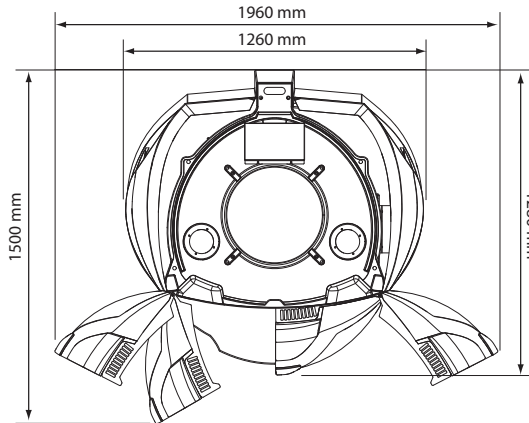

Rose Pink

Uptown Blue

Luxura V ₈	48 XL High Intensive	48 XL Ultra Intensive*
Tubes	48 x 180 W XL	48 x 200 W XL
Connection	400V/3N~/PE/50Hz	400V/3N~/PE/50Hz
Power	8,2 kW	8,6 kW
Fuses	3 x 16 A	3 x 16 A
Weight	167 kg	167 kg