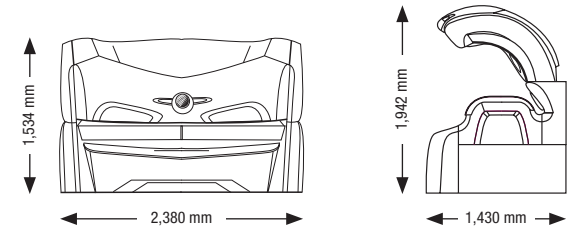

Canopy: 26 x 160 W (180 cm) tube
4 x 500 W facial tanner, defeatable

Bench: 20 x 160 W (190 cm) tube

Nominal power: 9,600 W (without airCon)
10,860 W (with airCon)

Dimensions L x W x L

closed: 2,380 mm x 1,430 mm x 1,534 mm
opened: 2,380 mm x 1,430 mm x 1,942 mm

Dimensions L x W x L

closed: 2,380 mm x 1,430 mm x 1,534 mm

opened: 2,380 mm x 1,430 mm x 1,942 mm

Optional

aroma incl.
aromatic cabin
fragrance

aquaCool

airCon

x-traTan
2 x 250 W shoulder tanner

Bluetooth
only with Sound System

- Sound System
- Exhaust air duct
- Thermostatic cabin air temperature controlling
- Exhaust air hose (ø 300 mm, white, length 3 m, 2 hose clamps)
- megaTimer

6900 α deluxe

Dimensions L x W x L

- closed: 2,380 mm x 1,430 mm x 1,534 mm
 opened: 2,380 mm x 1,430 mm x 1,942 mm

Optional

aroma incl.
aromatic cabin
fragrance

aquaCool

airCon

easyCare
controlled by gpl

- Exhaust air duct
- Exhaust air hose (ø 300 mm, white, length 3 m, 2 hose clamps)