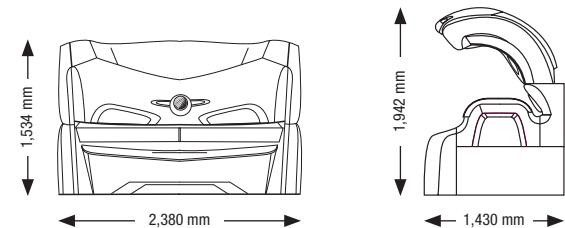

6700 alpha Super Power

Canopy: 26 x 160 W (180 cm) tube
4 x 500 W facial tanner, defeatable

Bench: 20 x 120 W (190 cm) tube

Nominal power: 8,900 W (without airCon)
10,160 W (with airCon)

6700 alpha Ultra Power

Canopy: 26 x 160 W (180 cm) tube
4 x 500 W facial tanner, defeatable

Bench: 20 x 160 W (190 cm) tube

Nominal power: 9,600 W (without airCon)
10,860 W (with airCon)

Dimensions L x W x L

closed: 2,380 mm x 1,430 mm x 1,534 mm
opened: 2,380 mm x 1,430 mm x 1,942 mm