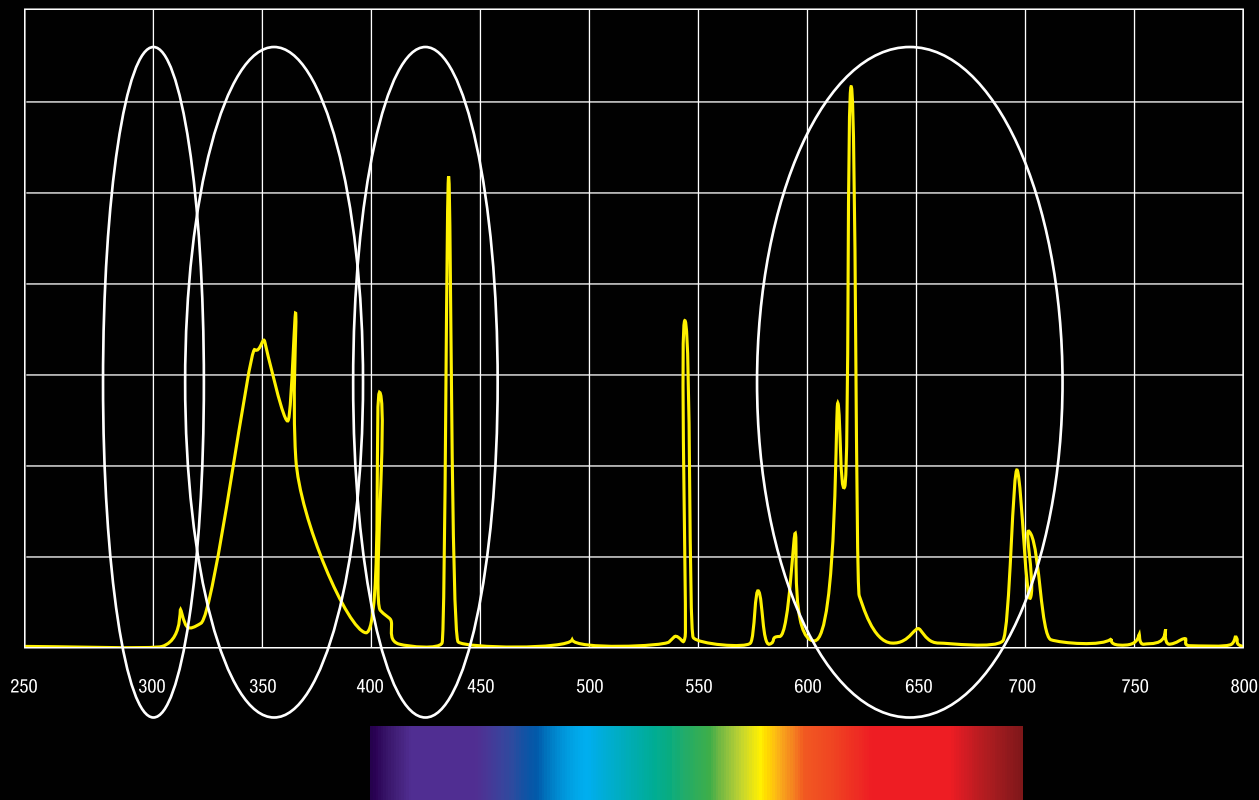

Unique.

4 wavelengths. In one tube.

Hurricane is the revolution as such. The **4 most important wavelengths**

have been combined in one single tube for the first time worldwide.