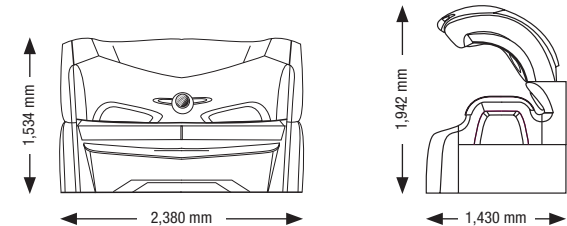

Canopy: 26 x 160 W (180 cm) tube
4 x 500 W facial tanner, defeatable

Bench: 20 x 160 W (190 cm) tube

Nominal power: 9,600 W (without airCon)
10,860 W (with airCon)

Dimensions L x W x L

closed: 2,380 mm x 1,430 mm x 1,534 mm
opened: 2,380 mm x 1,430 mm x 1,942 mm

6800 α hurricane

6800 alpha Ultra Power

- Canopy:** 26 x 160 W (180 cm) Hurricane tube
4 x 500 W facial tanner, defeatable
- Bench:** 20 x 180 W (190 cm) Hurricane tube
- Nominal power:** 9,600 W (without airCon)
10,860 W (with airCon)

Dimensions L x W x L

closed: 2,380 mm x 1,430 mm x 1,534 mm

opened: 2,380 mm x 1,430 mm x 1,942 mm

Optional

aroma incl.
aromatic cabin
fragrance

aquaCool

airCon

x-traTan
2 x 250 W shoulder tanner